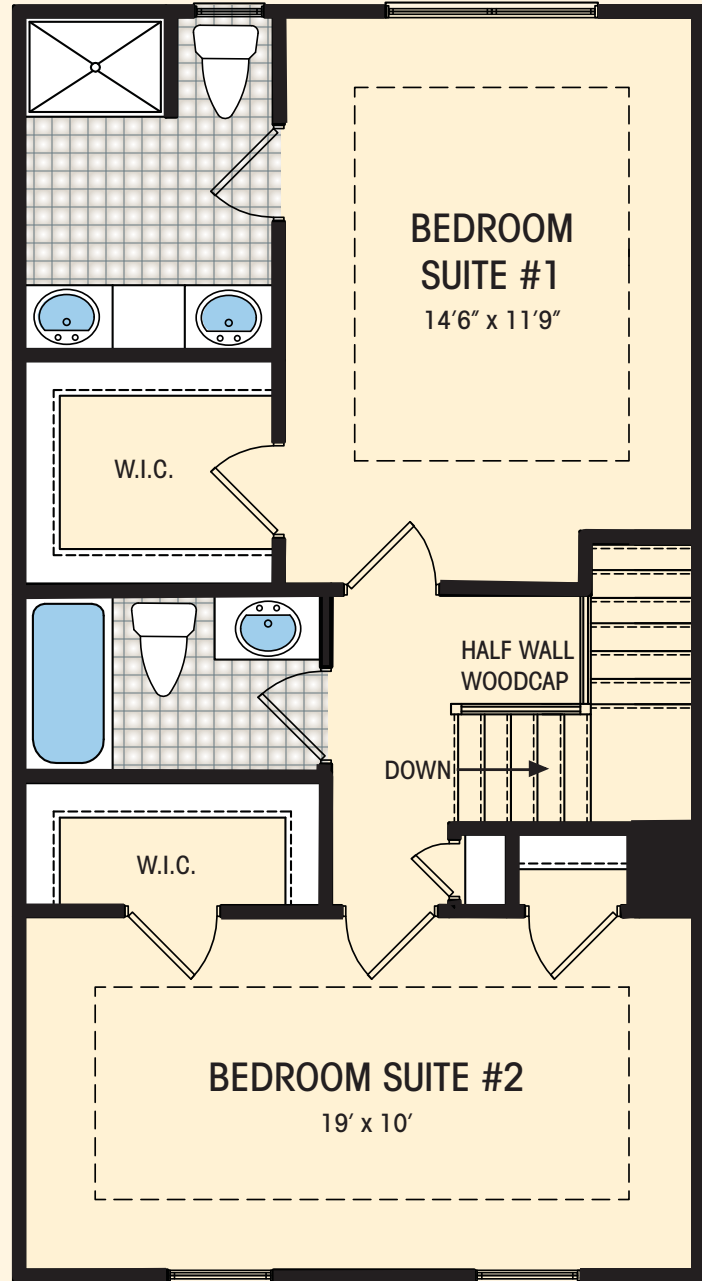

## Optional Twin Suite

trimble meadows

Baker

1861 Graymount Way  
Edgewood, MD 21040  
410-676-0460  
[www.trimblemeadows.com](http://www.trimblemeadows.com)  
[www.goldfamilybuilders.com](http://www.goldfamilybuilders.com)

# Baker

First Floor

Second Floor